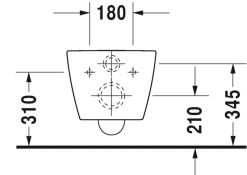

ME by Starck Toilet set wall mounted Duravit Rimless® # 45290900A1

Toilet set wall mounted Duravit Rimless®	Dimension	Weight	Order number
Packaging dimensions 580 x 392 x 440 mm			
Colors			
00 White Alpin			
Variant			
		28.100 kilogram	45290900A1
Infobox			
Durafix for invisible fixation is included in delivery, If pre-wall carrier not used, the fixing # 006500 is recommended			

All drawings contain the necessary measurements which are subject to standard tolerances. They are stated in mm and are non-binding. Exact measurements, in particular for customised installation scenarios, can only be taken from the finished piece.