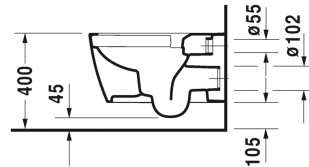

ME by Starck Toilet set wall mounted Duravit Rimless® # 45290900A1

Toilet set wall mounted Duravit Rimless®	Dimension	Weight	Order number
Packaging dimensions 580 x 392 x 440 mm			
Colors			
00 White Alpin			
Variant			
		28.100 kilogram	45290900A1
Infobox			
Durafix for invisible fixation is included in delivery, If pre-wall carrier not used, the fixing # 006500 is recommended			

All drawings contain the necessary measurements which are subject to standard tolerances. They are stated in mm and are non-binding. Exact measurements, in particular for customised installation scenarios, can only be taken from the finished piece.