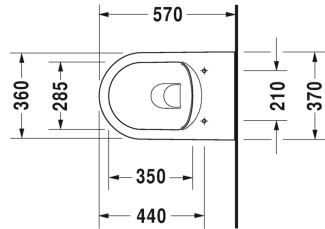

ME by Starck Toilet set wall mounted Duravit Rimless® # 45290900A1

Toilet set wall mounted Duravit Rimless®	Dimension	Weight	Order number
Packaging dimensions 580 x 392 x 440 mm			
Colors			
00 White Alpin			
Variant			
		28.100 kilogram	45290900A1
Infobox			
Durafix for invisible fixation is included in delivery, If pre-wall carrier not used, the fixing # 006500 is recommended			

All drawings contain the necessary measurements which are subject to standard tolerances. They are stated in mm and are non-binding. Exact measurements, in particular for customised installation scenarios, can only be taken from the finished piece.