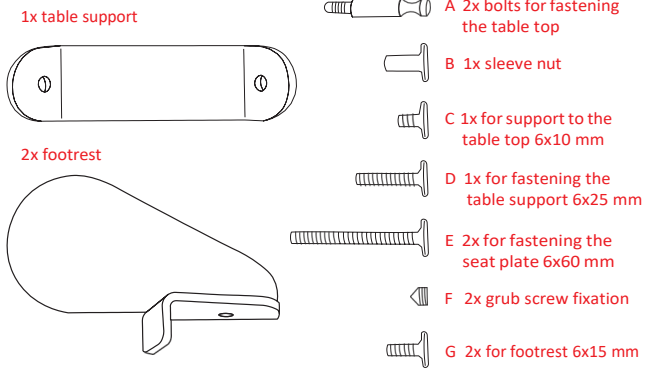

www.timkid.de

timkid GmbH | Mühlendeich 15 | 19303 Dömitz | 03875836933 | info@timkid.de

ASSEMBLY INSTRUCTIONS CLE XO

ALL PARTS FOR THE ASSEMBLY OF CLEXO

ASSEMBLY INSTRUCTIONS

Insertion of the back leg.
Fixation with cross bolt nut
(is already present in the leg)

IMPORTANT! The nut must point inwards, the slot must be vertical.